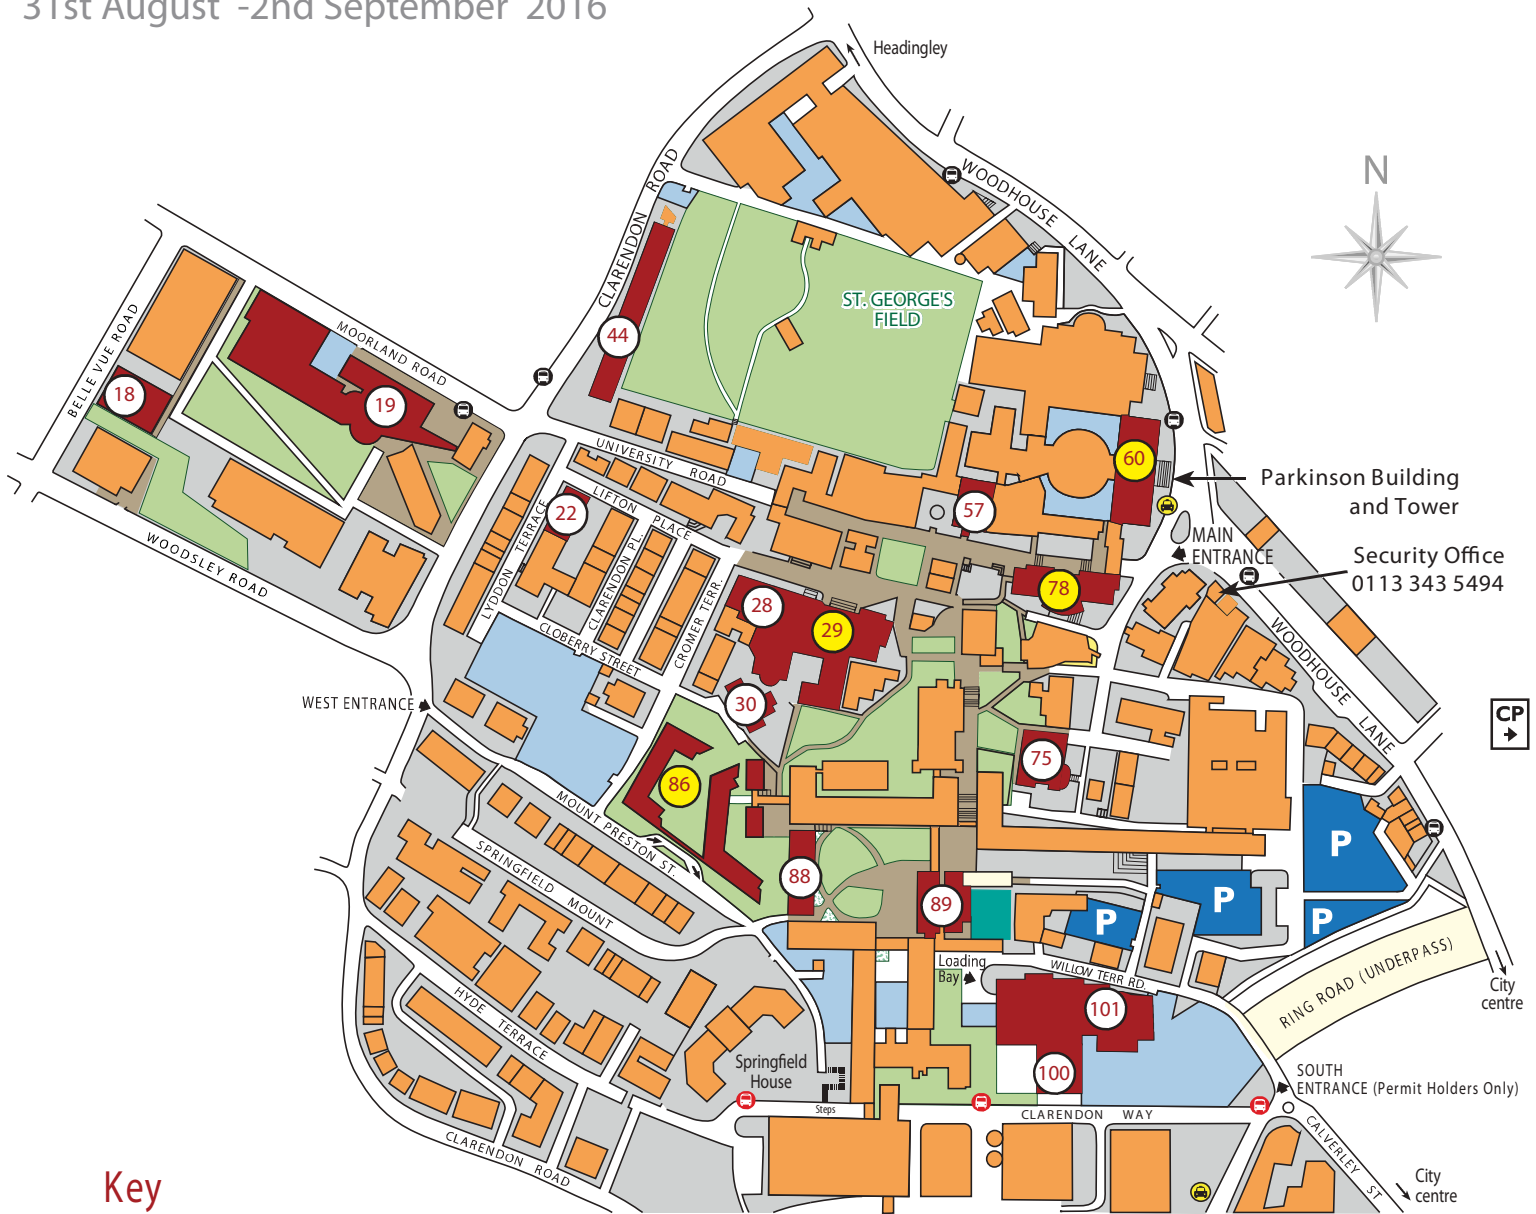

KEER 2016

31st August -2nd September 2016

Key

Venues

Registration, Poster Sessions, Refreshments & Lunch : Parkinson Court

Conference Sessions: Michael Sadler Building

Conference Dinner : University Refectory

Car parks

University visitors' car parks (limited access) 

Other university car parks 

Public multi-storey car park 

Other useful information

CityBus Stop 

Bus Stop 

Taxi Rank 

Pedestrian Only Area 

Lawns 

All venues on campus

- 18. Western Lecture Theatre
- 19. Leeds University Business School (LUBS)
- 22. Ellerslie Hall
- 28. University House
- 29. Refectory
- 30. Lyddon Hall
- 44. Henry Price Residence
- 57. Great Hall

- 60. Parkinson Building
- 75. School of Music
- 78. Michael Sadler Building
- 86. Charles Morris Hall (Dobree House, Storm Jameson Court, Whetton House)
- 88. Staff Centre
- 89. Roger Stevens Building
- 100. Conference Auditorium
- 101. Sports & Exhibition Centre/The Edge